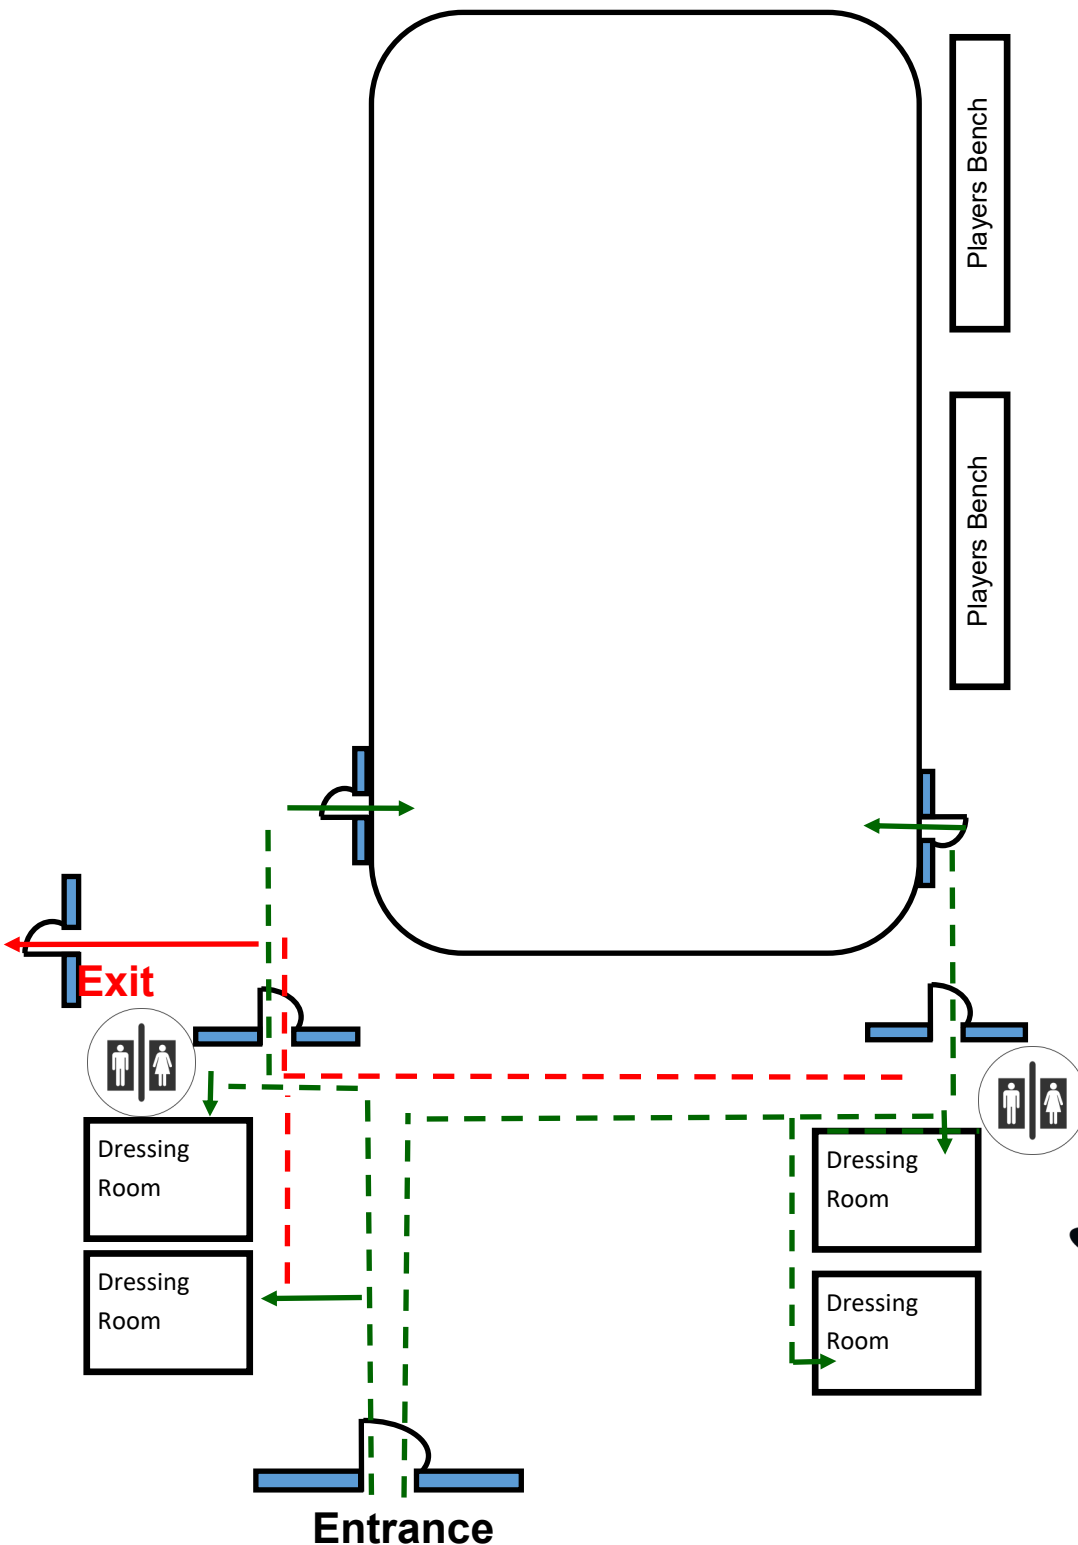

Sunderland Memorial Arena Traffic Flow

Ice Users will enter and exit the ice surface using the doors that correspond with their dressing rooms.

Masks/Face coverings must be worn at all times.

Masks/Face coverings may be removed by participants once stepping on the ice surface. Coaches and Trainers must wear masks on the bench.